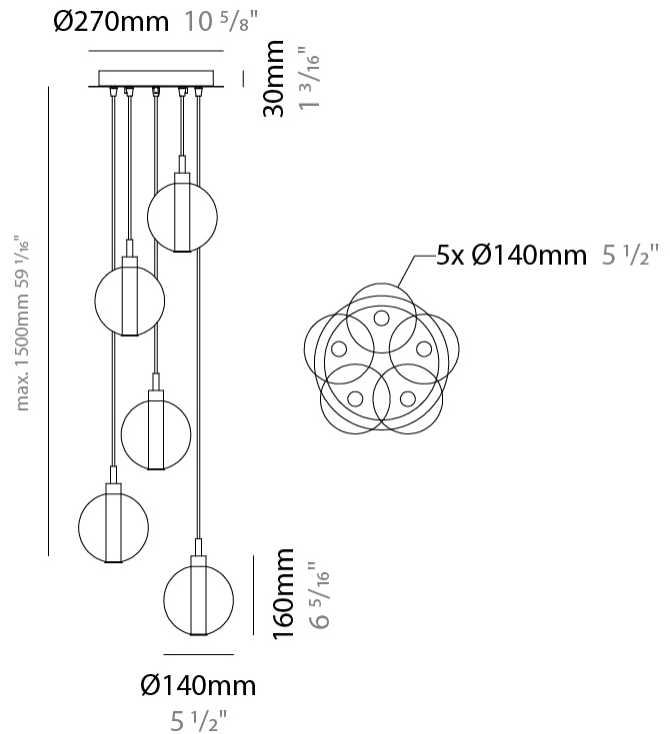

OSCURA - 5 LIGHT MULTIPLE SUSPENSION

D141142-

base number _____
Finish _____
Options _____

1. To build a product code in our configurator select the specify button on the base model # product page
2. To build a manual product code on this datasheet choose from the options listed below in blue font and add the suffix to the base model #

GENERAL

Series: Oscura _____
Subseries: Oscura - 5 Light Multiple _____
Brand: Cangini & Tucci _____
Division: Design _____
Mounting Type: Suspension _____
Mounting Location: Ceiling _____
Subcategory: Pendant _____

PHYSICAL

Shape: Round _____
Diameter (mm): 270 _____
Diameter (in): 10 ⁵/₈ _____
Height (mm): 160 _____
Height (in): 5 ⁷/₈ _____
Max. Overall Height (mm): 1660 _____
Max. Overall Height (in): 64 ¹⁵/₁₆ _____
Light Distribution: Omnidirectional _____
Weight (kg): 2.7 _____
Weight (lbs): 5.95 _____
Fixture Finish: [AMB](#) / [BLK](#) / [BRZ](#) / [GLD](#) / [GRN](#) / [PNK](#) / [RGD](#) / [RUB](#) / [SKB](#) / [SMK](#) / [STE](#) / [TOB](#) / [TRA](#) _____
Holder Finish: PSS _____
Fixture Material: Glass / Metal _____
Cable Details: 1500mm cable _____

ELECTRICAL

Number of Lamps: 5 _____
Lamp Type: LED Retrofit _____
Bulb Included: Bulb Not Included _____
Total Output Wattage (W): 20 _____
Max. Wattage Per Lamp (W): 4 _____
Lamp Base: G9 _____
Input Voltage (V): 120 _____

LED

OPTICAL

RATINGS AND CERTIFICATIONS

Certified By: Certified for North American Standards _____
IP rating: IP20 _____