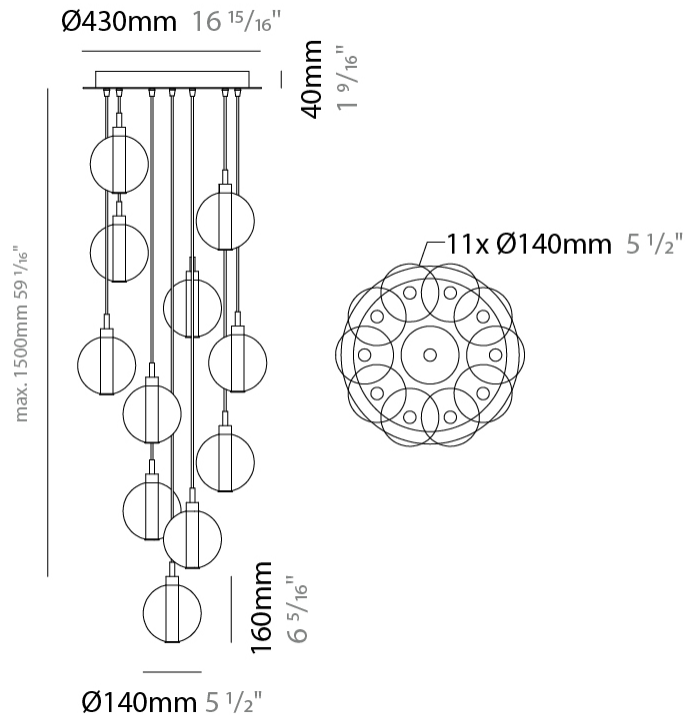

PROJECT	
TYPE	
SPECIFIER	
QUANTITY	
DATE	

OSCURA - 11 LIGHT MULTIPLE SUSPENSION

D141145-

base number   Finish
Options

1. To build a product code in our configurator select the specify button on the base model # product page
2. To build a manual product code on this datasheet choose from the options listed below in blue font and add the suffix to the base model #

GENERAL

Series: Oscura
Subseries: Oscura - 11 Light Multiple
Brand: Cangini & Tucci
Division: Design
Mounting Type: Suspension
Mounting Location: Ceiling
Subcategory: Pendant

PHYSICAL

Shape: Round
Diameter (mm): 460
Diameter (in): 18 7/8
Height (mm): 160
Height (in): 5 7/8
Max. Overall Height (mm): 1660
Max. Overall Height (in): 64 15/16
Light Distribution: Omnidirectional
Weight (kg): 6.3
Weight (lbs): 13.9
Fixture Finish: AMB / BLK / BRZ / GLD / GRN / PNK / RGD / RUB / SKB / SMK / STE / TOB / TRA
Holder Finish: PSS
Fixture Material: Glass / Metal
Cable Details: 1500mm cable

ELECTRICAL

Number of Lamps: 11
Lamp Type: LED Retrofit
Bulb Included: Bulb Not Included
Total Output Wattage (W): 44
Max. Wattage Per Lamp (W): 4
Lamp Base: G9
Input Voltage (V): 120

LED

OPTICAL

RATINGS AND CERTIFICATIONS

Certified By: Certified for North American Standards
IP rating: IP20