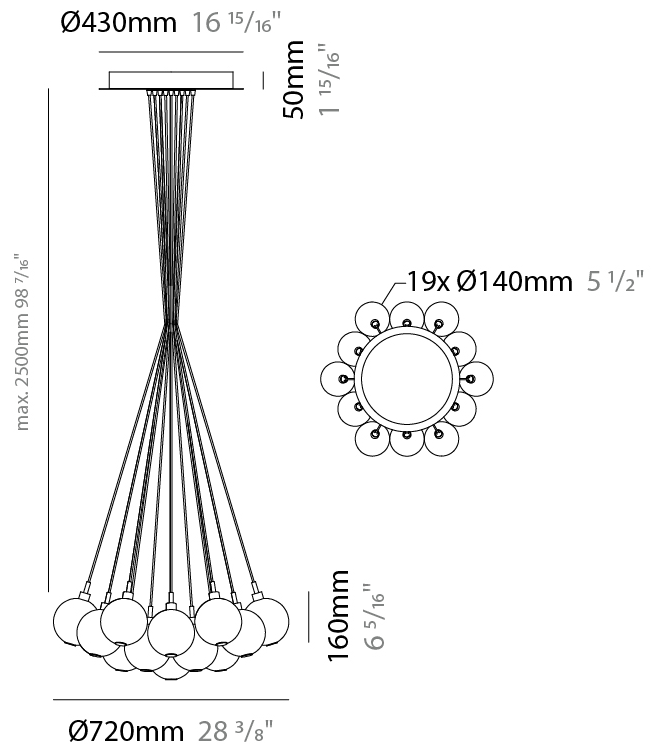

PROJECT	
TYPE	
SPECIFIER	
QUANTITY	
DATE	

OSCURA - 19 LIGHT CLUSTER SUSPENSION

D141139-

base number Finish
Options

1. To build a product code in our configurator select the specify button on the base model # product page
2. To build a manual product code on this datasheet choose from the options listed below in blue font and add the suffix to the base model #

GENERAL

Series: Oscura
Subseries: Oscura - 19 Light Cluster
Brand: Cangini & Tucci
Division: Design
Mounting Type: Suspension
Mounting Location: Ceiling
Subcategory: Pendant

PHYSICAL

Shape: Round
Diameter (mm): 720
Diameter (in): 28 ³/₈
Height (mm): 160
Height (in): 5 ⁷/₈
Max. Overall Height (mm): 2660
Max. Overall Height (in): 64 ¹⁵/₁₆
Light Distribution: Omnidirectional
Weight (kg): 9.5
Weight (lbs): 20.94
Fixture Finish: [AMB](#) / [BLK](#) / [BRZ](#) / [GLD](#) / [GRN](#) / [PNK](#) / [RGD](#) / [RUB](#) / [SKB](#) / [SMK](#) / [STE](#) / [TOB](#) / [TRA](#)
Holder Finish: PSS
Fixture Material: Glass / Metal
Cable Details: 2500mm cable

ELECTRICAL

Number of Lamps: 19
Lamp Type: LED Retrofit
Bulb Included: Bulb Not Included
Total Output Wattage (W): 76
Max. Wattage Per Lamp (W): 4
Lamp Base: G9
Input Voltage (V): 120

LED

OPTICAL

RATINGS AND CERTIFICATIONS

Certified By: Certified for North American Standards
IP rating: IP20